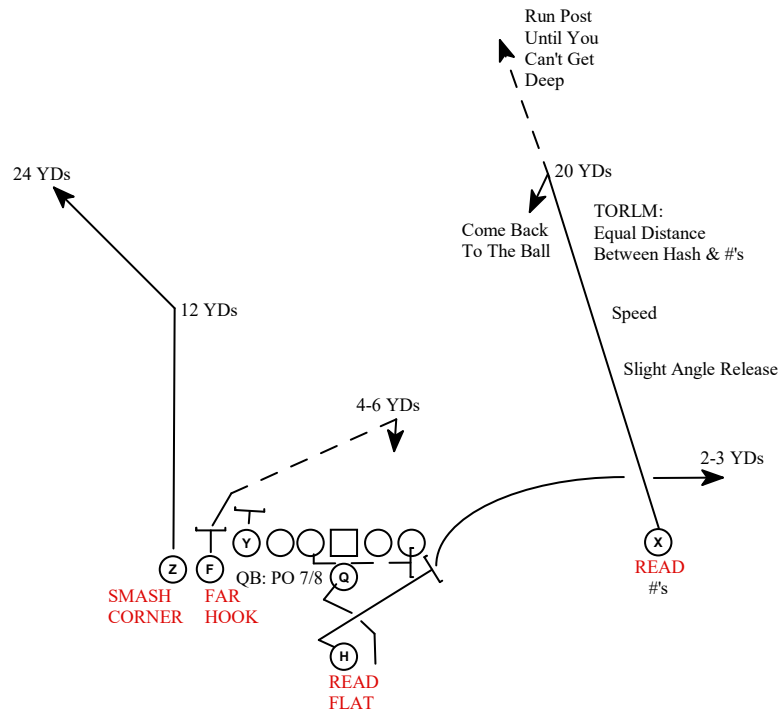

Jenkins Elite Passing Game

Personnel: (13)

Formation: TRIPLE LT (RT) WING

Protection: STUTTER PASS RT (LT)

Play: X READ

Situation: N/A

Notes: