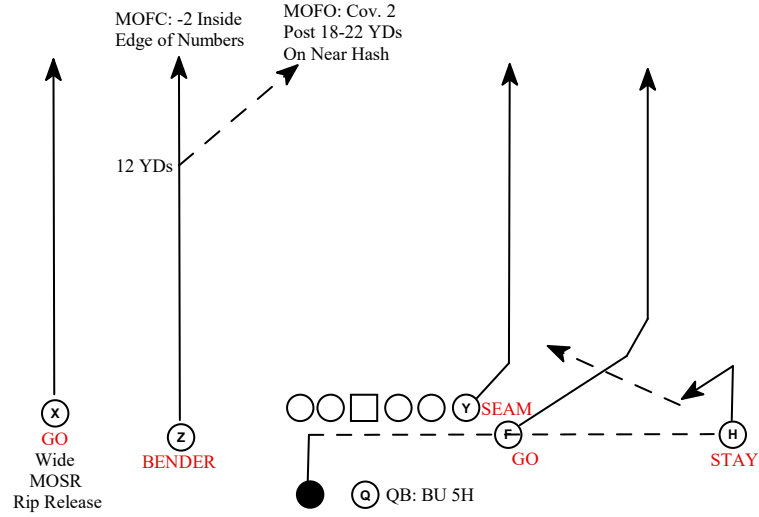

Jenkins Elite Passing Game

Personnel: (12)

Situation: N/A

Formation: TOY FLANK RT (LT) SHOTGUN

Protection: GONE RT (LT)

Play: CAT Z BEND H STAY

Notes: