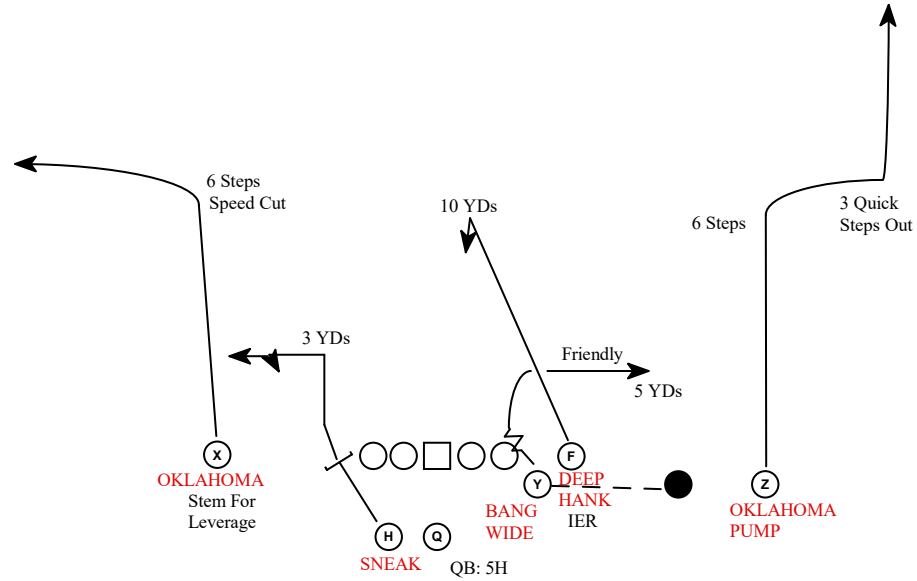

Jenkins Elite Passing Game

Personnel: (11)

Formation: Y-IN TRIPLE RT (LT) OFF GUN

Protection: SCAT RT (LT)

Play: OKLAHOMA Z PUMP

Situation: N/A

Notes: