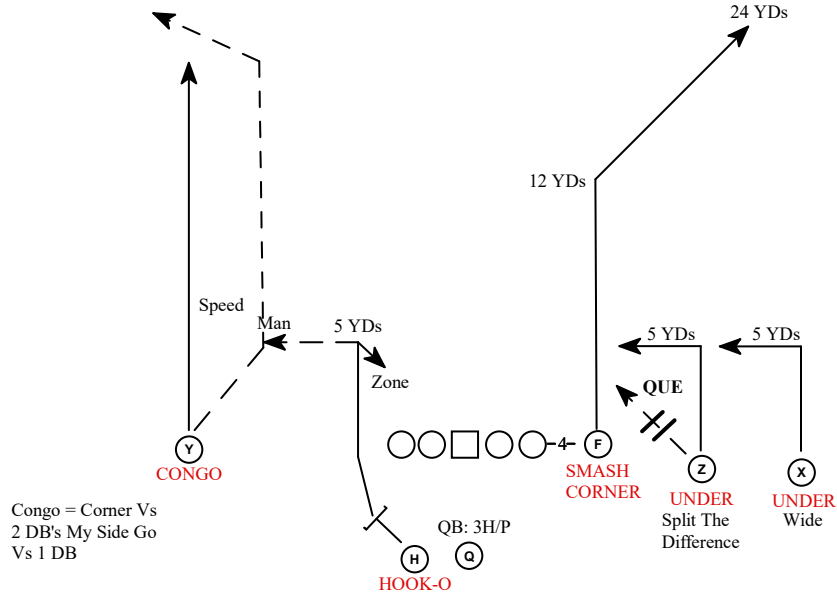

Jenkins Elite Passing Game

Personnel: (11)

Formation: TROY LT (RT) GUN

Protection: SCAT RT (LT)

Play: TIMBER F CORNER

Situation: N/A

Both Under Routes:
- Must Come Underneath
The Underneath Defender
& Keep Coming
- Push Vertical To 5 YDs
- Explode Off LOS