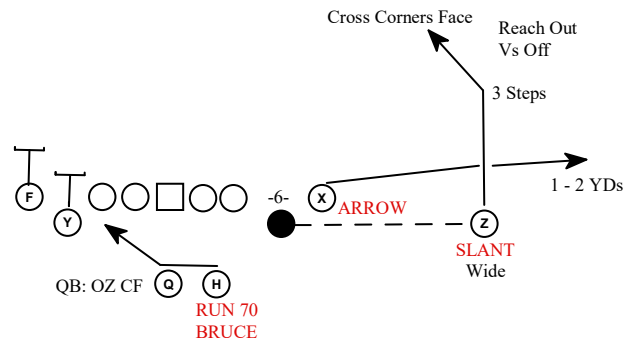

# Jenkins Elite Passing Game

**Personnel:** (12)

**Situation:** N/A

**Formation:** FLANK LT (RT) OFF NASTY SHOTGUN Z OUT

**Protection:** BRUCE PASS LT (RT)

**Play:** X SUBWAY

**Notes:**